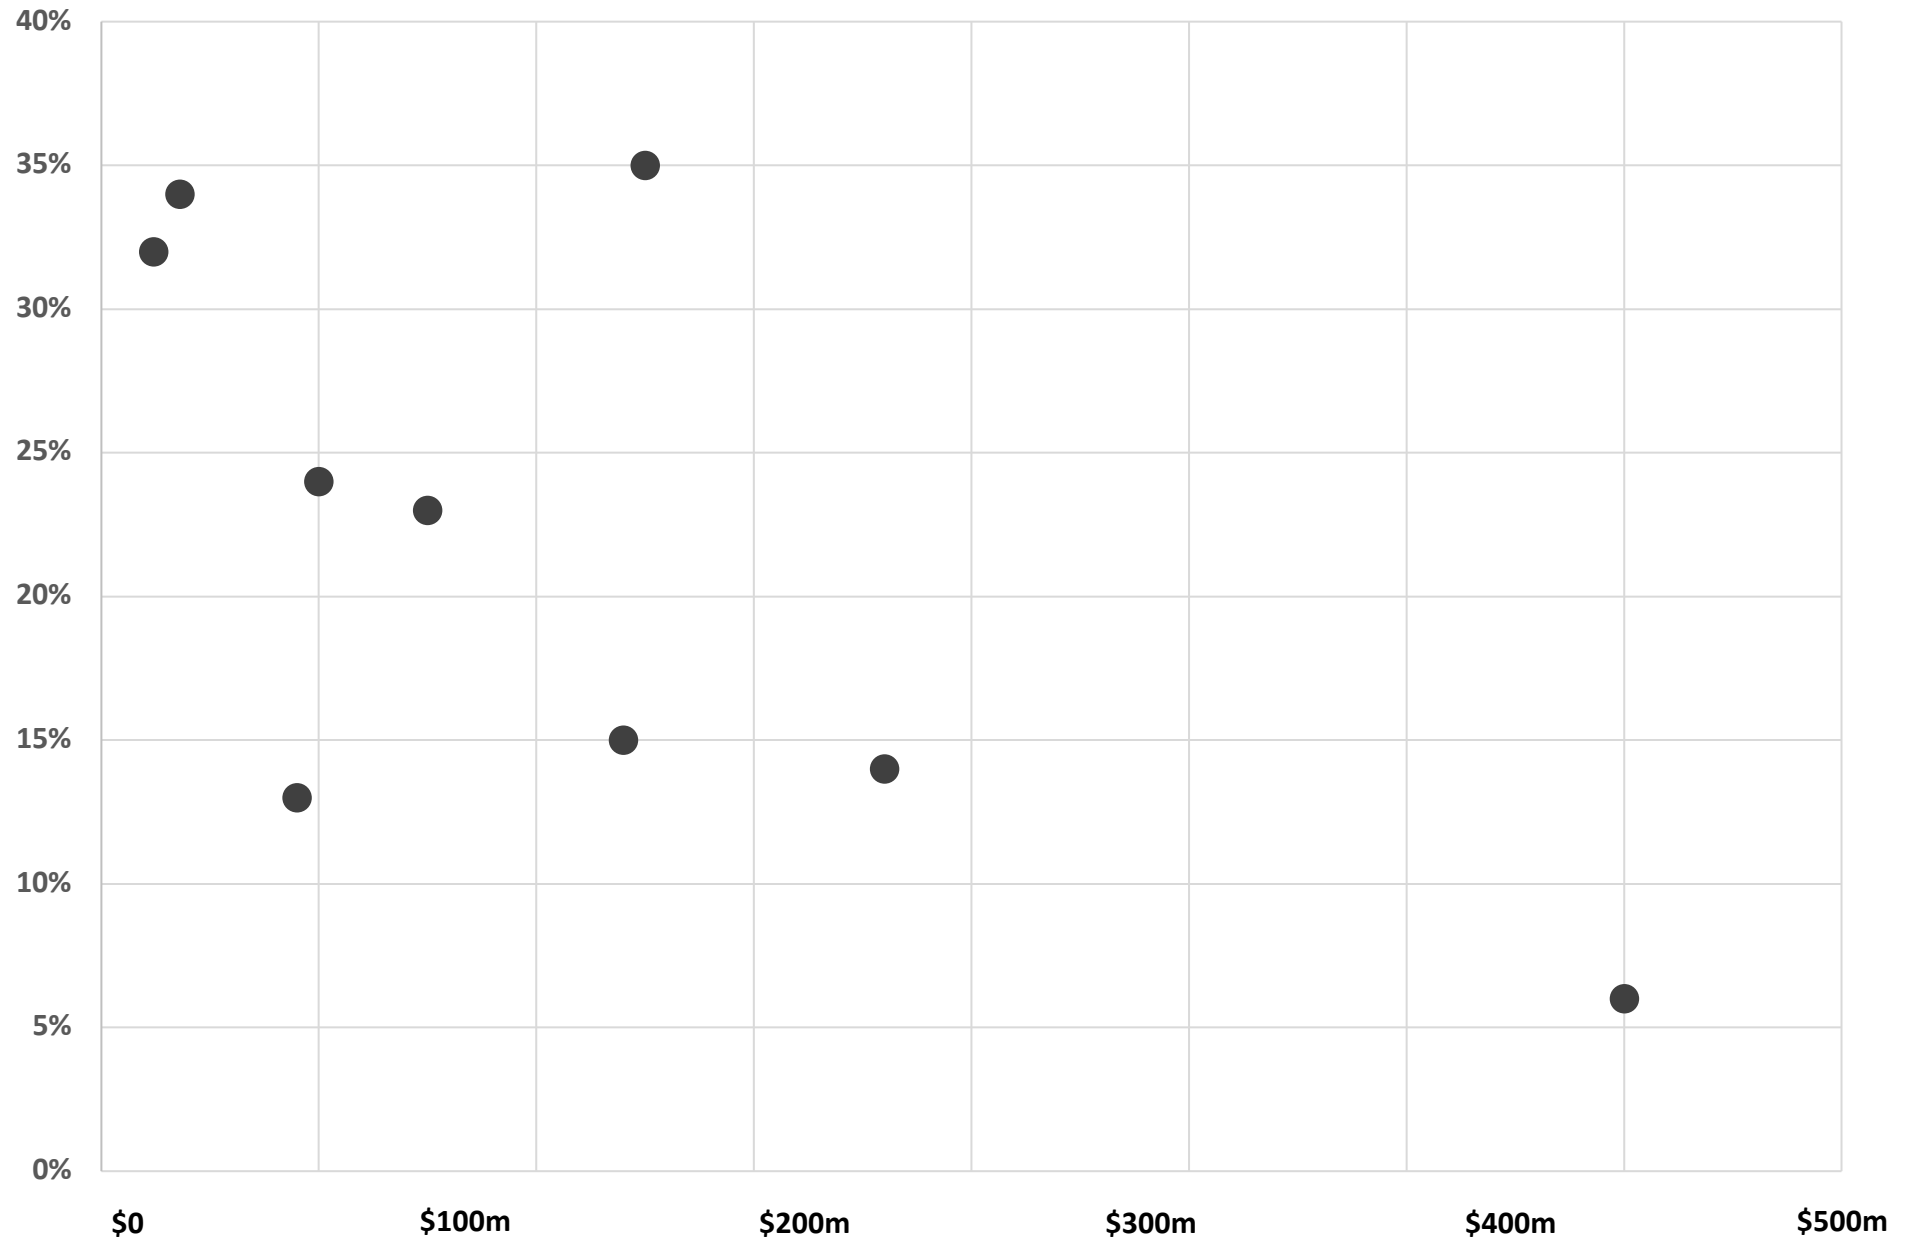

KEMIN[®]

Marine Atlantic
Marine Atlantique

DERINGER[®]

Managing Your Logistics / anderinger.com
Maximizing Your Opportunities

3M

CAGR following RevenueTEK engagement

Annual revenue at commencement

www.revenuetek.com