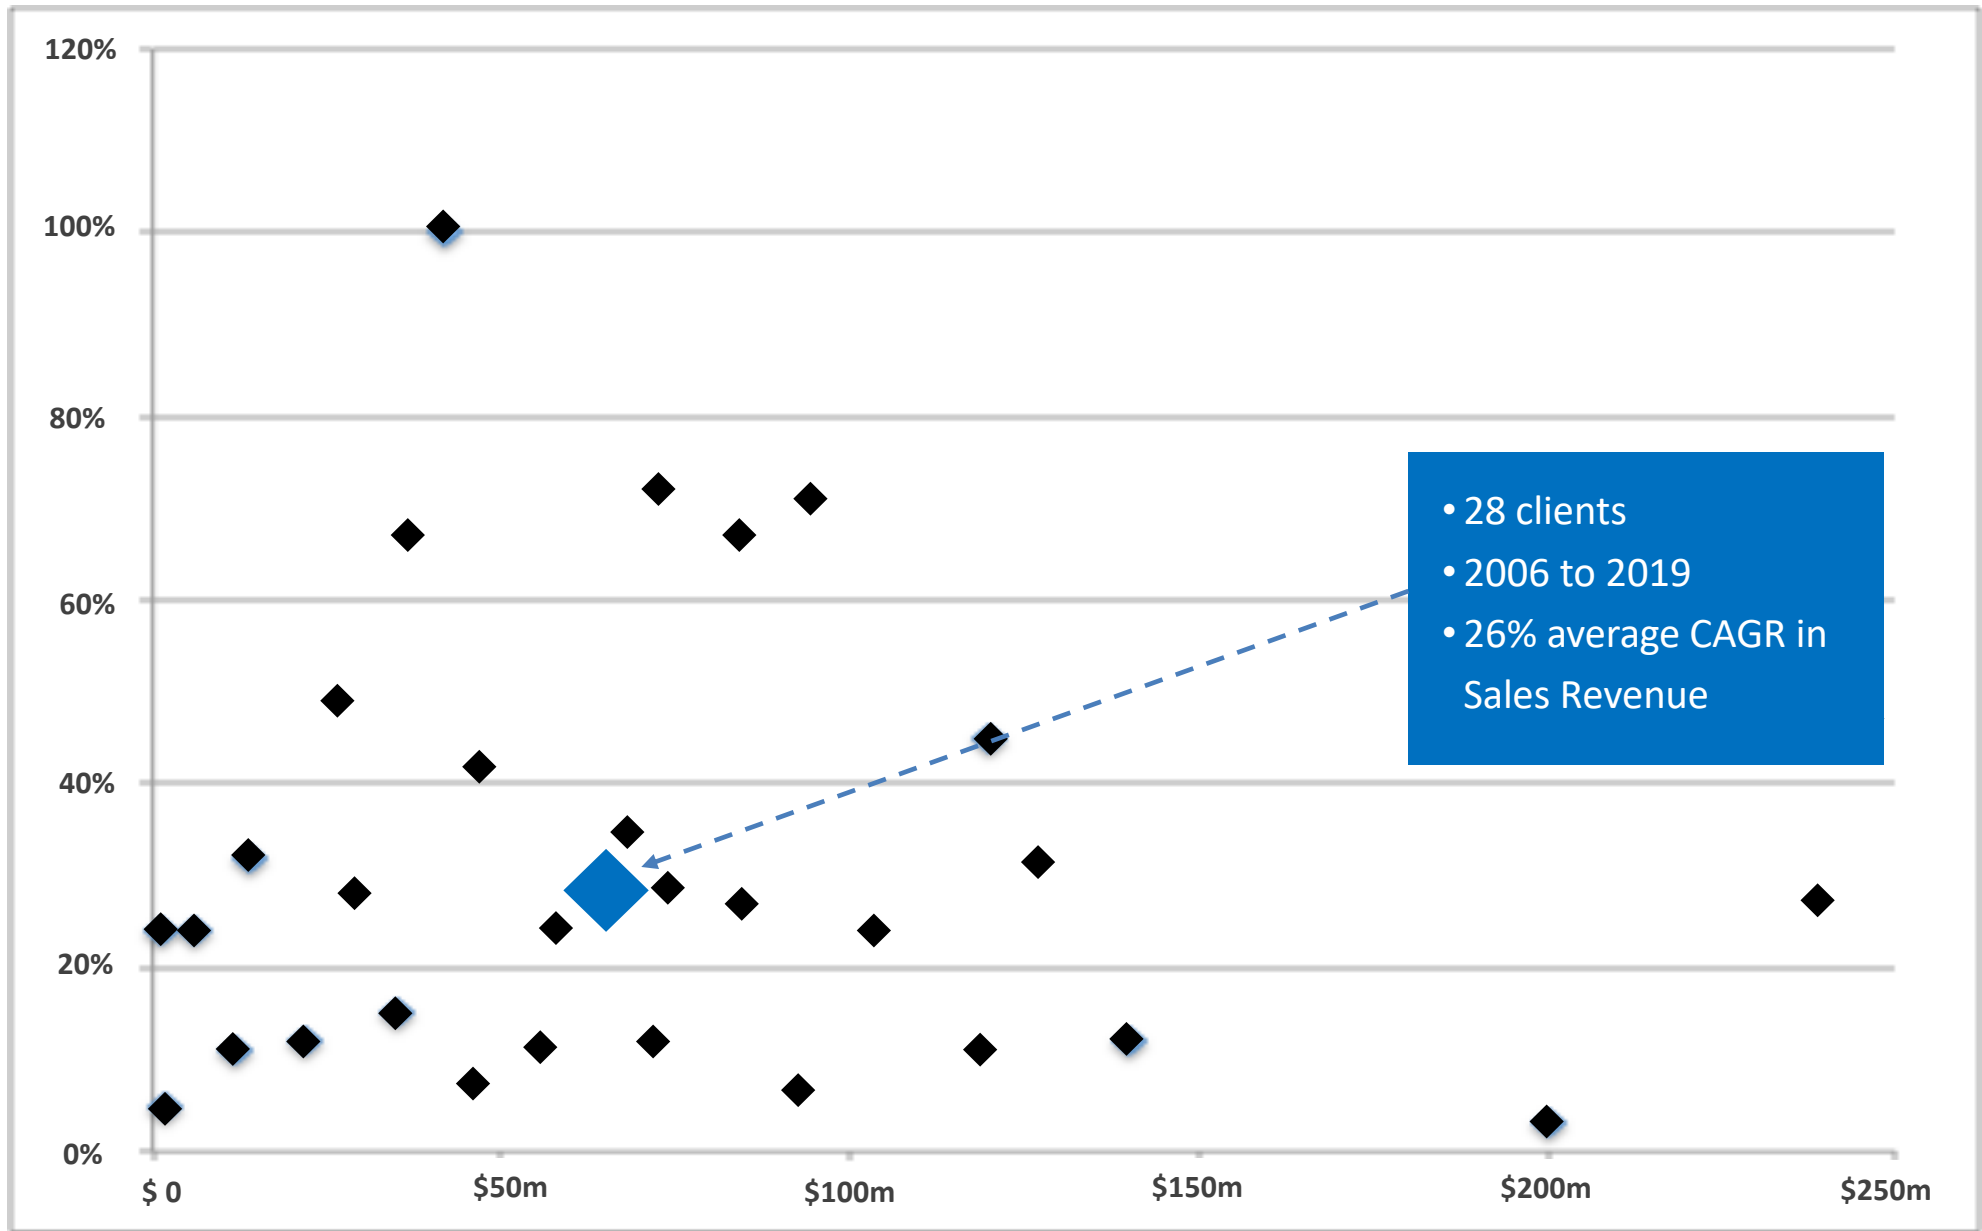

A man in a dark suit and tie is holding a tablet computer. Overlaid on the tablet and extending into the background is a glowing blue world map. The map is connected by a network of lines and features several circular icons containing human figures, representing global connectivity and client service. The background is a blurred office setting with blue lighting.

# Client Results Delivered

Professional Services &  
Consulting

Revenue**TEK**<sup>gears</sup>

Percentage Year-On-Year Revenue Increase in Pipeline  
Conversion following engagement with RevenueTEK

Annual Firm / Company or Service Line Revenue at Commencement with RevenueTEK